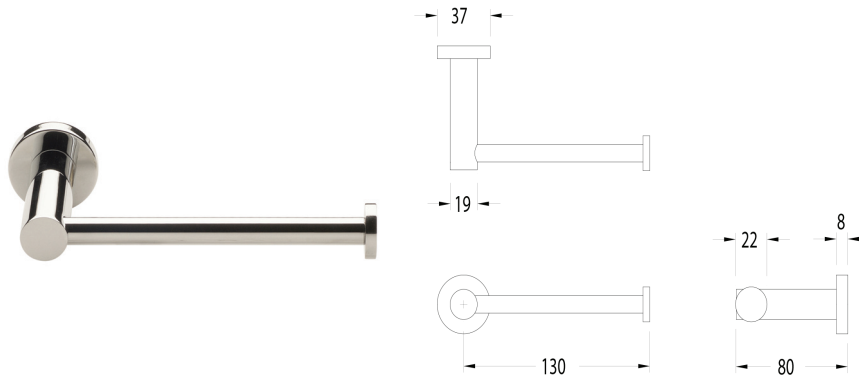

Milli Pure Toilet Roll Holder CP

Product Code	|	2263305
Warranty	|	Warranty - Domestic Use: 7 Years Spare Parts and Labour: 12 Months