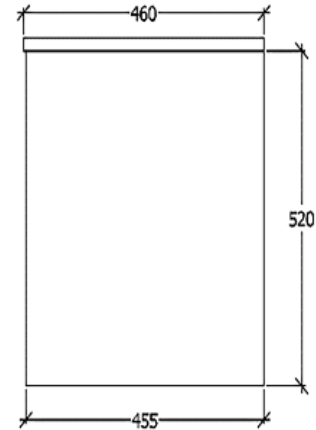

## Ivy Wall Hung Vanity 900mm

<b>Product Code</b>		1791617
<b>Warranty</b>		Warranty - Domestic Use: 7 Years Spare Parts and Labour: 12 Months

\*option to upsize