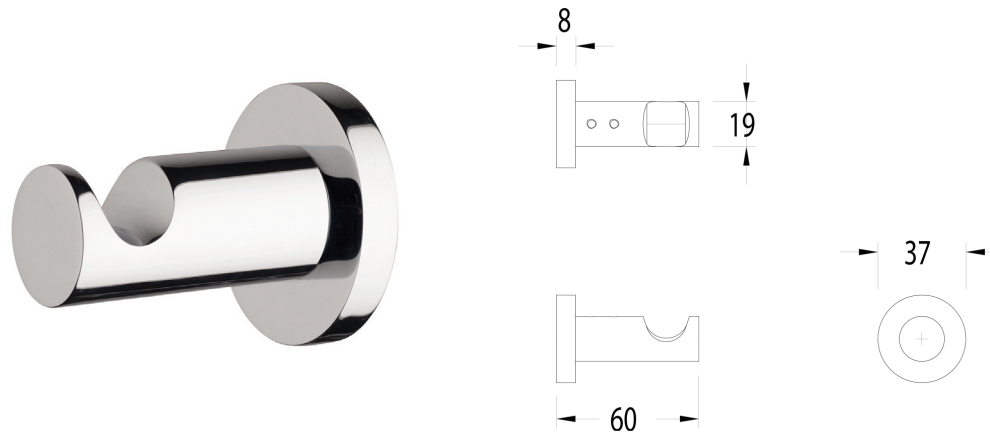

Milli Pure Robe Hook CP

Product Code	|	2263304
WELS	|	Warranty - Domestic Use: 7 Years Spare Parts and Labour: 12 Months

Reece High End Lux Package

These packages are exclusively priced between CBRs and Reece Wetherill Park and can only be offered at the time of a full bathroom renovation with Custom Bathroom Renovations Sydney. These prices are for purchase of the full package only with the option to upsize or upgrade certain products as listed within each package. Contact us for pricing if you would like to select any of these upgrade options. To tailor your own package from Reece, go to www.reece.com.au and submit a list of product names and codes to us for pricing at office@cbrs.com.au.

📞 Book your free quote | 1300 793 220

View all available packages at www.cbrs.com.au