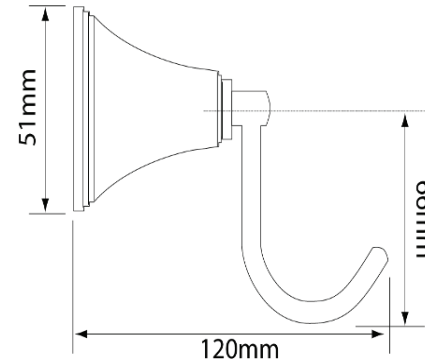

Kado Classic Robe Hook CP

Product Code	|	9507736
WELS	|	Warranty - Domestic Use: 7 Years Spare Parts and Labour: 12 Months

Reece Hamptons Package

These packages are exclusively priced between CBRS and Reece Wetherill Park and can only be offered at the time of a full bathroom renovation with Custom Bathroom Renovations Sydney. These prices are for purchase of the full package only with the option to upsize or upgrade certain products as listed within each package. Contact us for pricing if you would like to select any of these upgrade options. To tailor your own package from Reece, go to www.reece.com.au and submit a list of product names and codes to us for pricing at office@cbrs.com.au.

📞 Book your free quote | 1300 793 220

View all available packages at www.cbrs.com.au