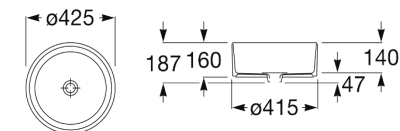

Kado Lux W/Hung 2 Drw Ctr (No Bsn) 900

Product Code	|	2306171
Warranty	|	Warranty - Domestic Use: 7 Years Spare Parts and Labour: 12 Months

*option to upsize

Virginia Round Vessel Bas 430mm oth WH

Product Code	|	9505573
Warranty	|	Warranty - Domestic Use: 7 Years Spare Parts and Labour: 12 Months

Reece Hamptons Package

These packages are exclusively priced between CBRs and Reece Wetherill Park and can only be offered at the time of a full bathroom renovation with Custom Bathroom Renovations Sydney. These prices are for purchase of the full package only with the option to upsize or upgrade certain products as listed within each package. Contact us for pricing if you would like to select any of these upgrade options. To tailor your own package from Reece, go to www.reece.com.au and submit a list of product names and codes to us for pricing at office@cbars.com.au.

📞 Book your free quote | 1300 793 220

View all available packages at www.cbars.com.au