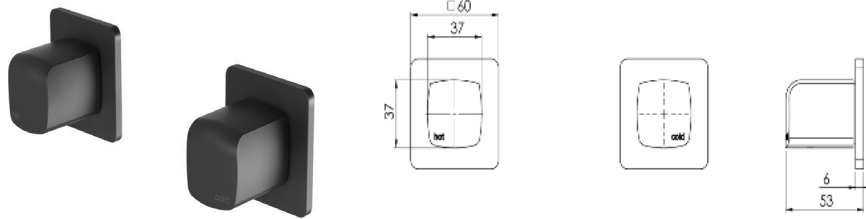

Milli Glance Wall Top Assemblies (Pr) MB

Product Code	|	2285917
Warranty	|	Warranty - Domestic Use: 7 Years Spare Parts and Labour: 12 Months

*option to upgrade to bath wall mixer