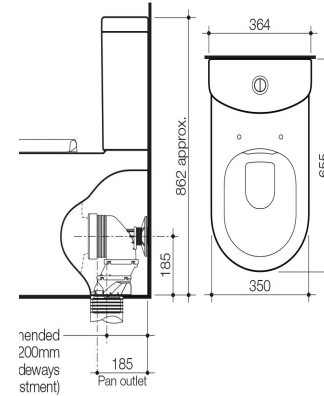

Forma Ccbtw Bot/In TS Scqr Seat WH (4*)

Product Code	|	9506684
WELS	|	Rating: 4 Star Rating Measure: 4.5/3,3.5 Average Ltrs Per Flush Measure: 4.5 Litres Per Full
Warranty	|	Warranty - Domestic Use: 10 Years Spare Parts and Labour: 12 Months

Reece High End Lux Package

All images are for illustration purposes only - not for construction. Colours & Sizes can vary & may be subject to change

📞 Book your free quote | 1300 793 220

View all available packages at www.cbrs.com.au