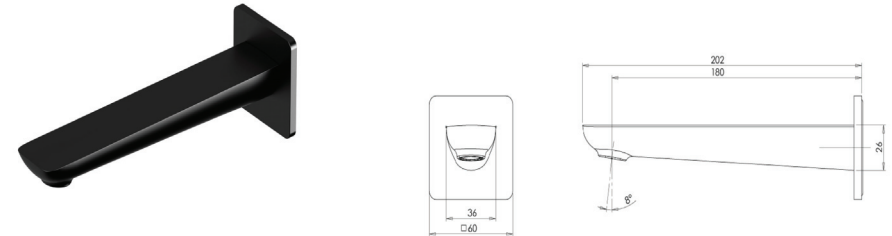

Milli Glance Wall Bath Outlet 180 MB

Product Code	|	2263097
Warranty	|	Warranty - Domestic Use: 7 Years Spare Parts and Labour: 12 Months

Reece Modern Black & White Package

These packages are exclusively priced between CBRS and Reece Wetherill Park and can only be offered at the time of a full bathroom renovation with Custom Bathroom Renovations Sydney. These prices are for purchase of the full package only with the option to upsize or upgrade certain products as listed within each package. Contact us for pricing if you would like to select any of these upgrade options. To tailor your own package from Reece, go to www.reece.com.au and submit a list of product names and codes to us for pricing at office@cbrs.com.au

📞 Book your free quote | 1300 793 220

View all available packages at www.cbrs.com.au