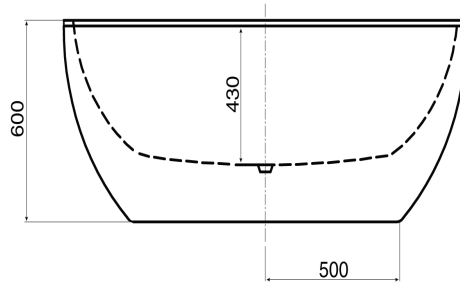

Kado Lux Petite F/Stand Bath 1500 Blk/Wh

Product Code	|	9504058
Warranty	|	Warranty - Domestic Use: 10 Years Spare Parts and Labour: 12 Months Warranty - Commercial Use: 12 Months

*alternate options available if different size is required