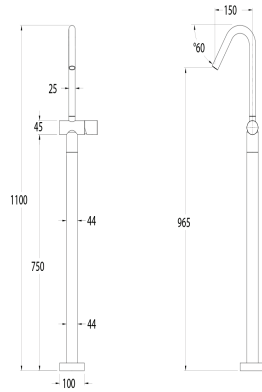

## Laufen Alessi One Vanity Nth 900mm

<b>Product Code</b>		9506677
<b>Warranty</b>		Warranty - Domestic Use: 15 Years Spare Parts and Labour: 12 Months

*\*option to upsize*

View all available packages at [www.cbrs.com.au](http://www.cbrs.com.au) 