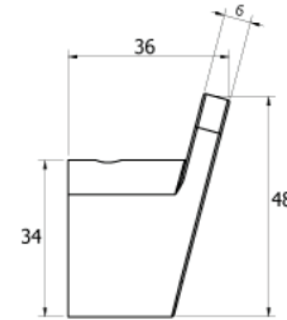

Milli Glance Robe Hook Only Black

Product Code	|	9503882
WELS	|	Warranty - Domestic Use: 7 Years Spare Parts and Labour: 12 Months

Reece Modern Black & White Package

These packages are exclusively priced between CBRS and Reece Wetherill Park and can only be offered at the time of a full bathroom renovation with Custom Bathroom Renovations Sydney. These prices are for purchase of the full package only with the option to upsize or upgrade certain products as listed within each package. Contact us for pricing if you would like to select any of these upgrade options. To tailor your own package from Reece, go to www.reece.com.au and submit a list of product names and codes to us for pricing at office@cbrs.com.au

📞 Book your free quote | 1300 793 220

View all available packages at www.cbrs.com.au