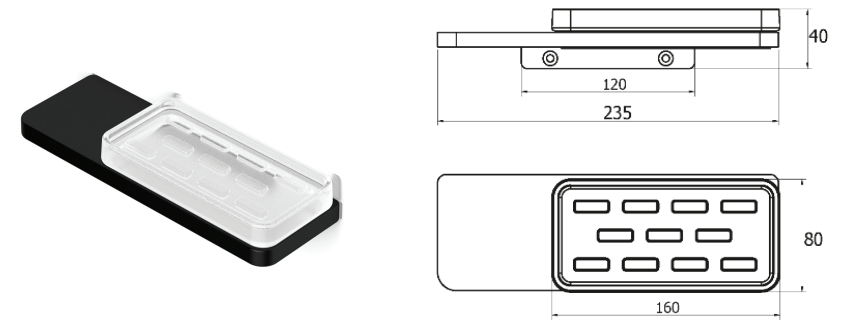

Milli Glance W/Mnt Soap Dish W/Shelf Blk

Product Code	|	9504296
Warranty	|	Warranty - Domestic Use: 7 Years Spare Parts and Labour: 12 Months

Reece Modern Black & White Package

These packages are exclusively priced between CBRS and Reece Wetherill Park and can only be offered at the time of a full bathroom renovation with Custom Bathroom Renovations Sydney. These prices are for purchase of the full package only with the option to upsize or upgrade certain products as listed within each package. Contact us for pricing if you would like to select any of these upgrade options. To tailor your own package from Reece, go to www.reece.com.au and submit a list of product names and codes to us for pricing at office@cbrs.com.au

📞 Book your free quote | 1300 793 220

View all available packages at www.cbrs.com.au