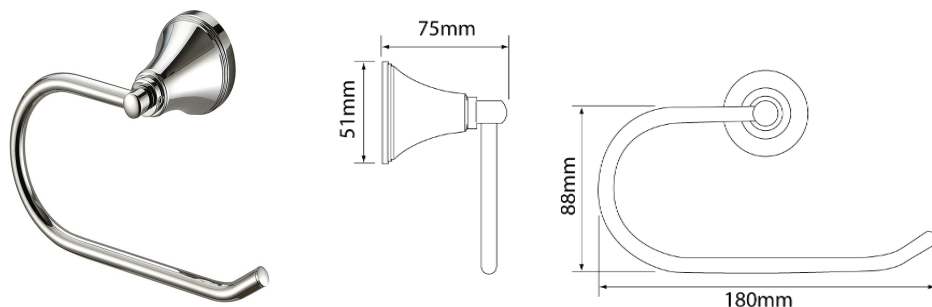

Kado Classic Toilet Roll Holder CP

Product Code	|	9507730
Warranty	|	Warranty - Domestic Use: 7 Years Spare Parts and Labour: 12 Months