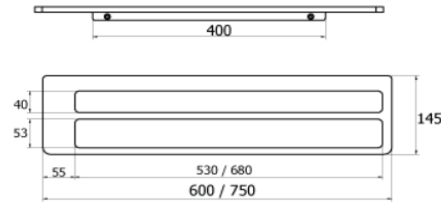

Milli Glance Double Towel Rail 600mm Blk

Product Code	|	2285937
Warranty	|	Warranty - Domestic Use: 7 Years Spare Parts and Labour: 12 Months

*option to upsize