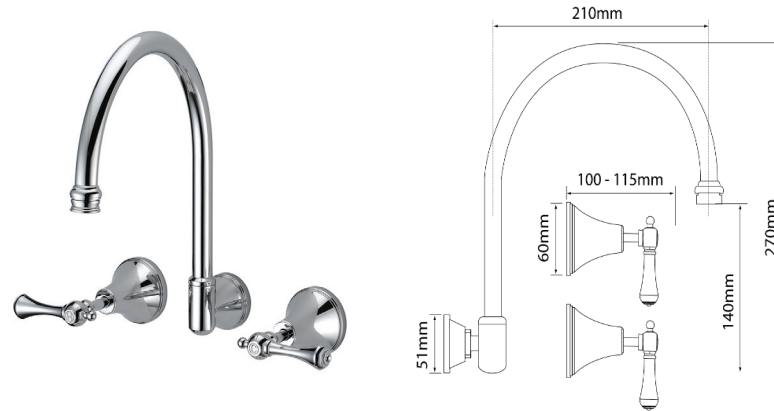

Kado Classic Wall Set Swivel Lvr CP (5*)

Product Code	|	9507649
WELS	|	Rating: 5 Star Rating Measure: 5 Litres Per Minute
Warranty	|	Warranty - Domestic Use: 7 Years Spare Parts: 12 Months

Reece Hamptons Package

These packages are exclusively priced between CBRS and Reece Wetherill Park and can only be offered at the time of a full bathroom renovation with Custom Bathroom Renovations Sydney. These prices are for purchase of the full package only with the option to upsize or upgrade certain products as listed within each package. Contact us for pricing if you would like to select any of these upgrade options. To tailor your own package from Reece, go to www.reece.com.au and submit a list of product names and codes to us for pricing at office@cbrs.com.au.

📞 Book your free quote | 1300 793 220

View all available packages at www.cbrs.com.au