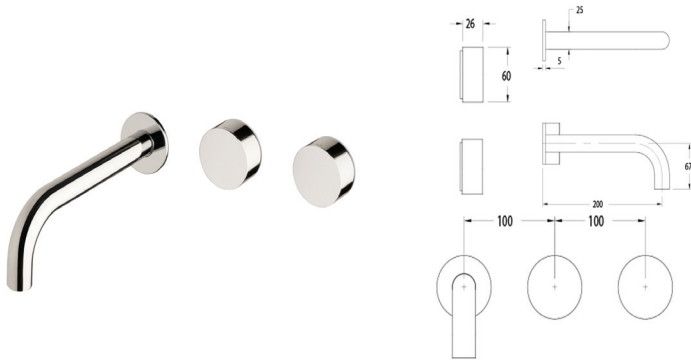

Milli Pure W/B Hostess Sys 200 CP (3*)

Product Code	|	2263276
WELS	|	Rating: 3 Star Rating Measure: 8 Litres Per Minute
Warranty	|	Warranty - Domestic Use: 7 Years Spare Parts and Labour: 12 Months

*option to upgrade to a wall mount basin mixer

Reece High End Lux Package

These packages are exclusively priced between CBR'S and Reece Wetherill Park and can only be offered at the time of a full bathroom renovation with Custom Bathroom Renovations Sydney. These prices are for purchase of the full package only with the option to upsize or upgrade certain products as listed within each package. Contact us for pricing if you would like to select any of these upgrade options. To tailor your own package from Reece, go to www.reece.com.au and submit a list of product names and codes to us for pricing at office@cbrs.com.au.

📞 Book your free quote | 1300 793 220