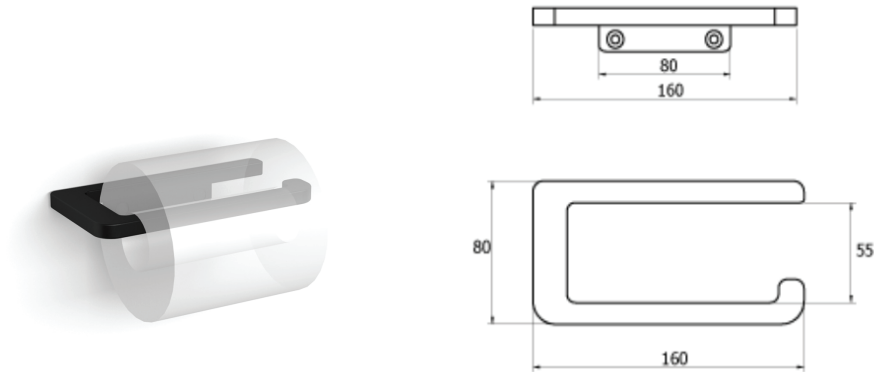

Milli Glance Toilet Roll Holder Black

Product Code	|	9503884
Warranty	|	Warranty - Domestic Use: 7 Years Spare Parts and Labour: 12 Months