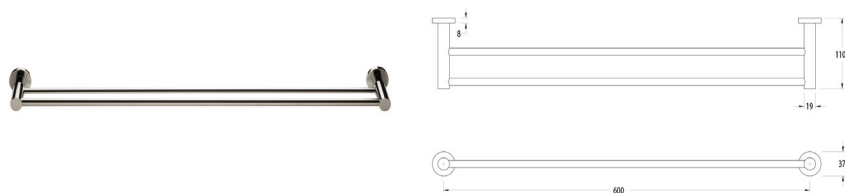

Milli Pure Double Towel Rail 600mm CP

Product Code	|	2263301
Warranty	|	Warranty - Domestic Use: 7 Years Spare Parts and Labour: 12 Months