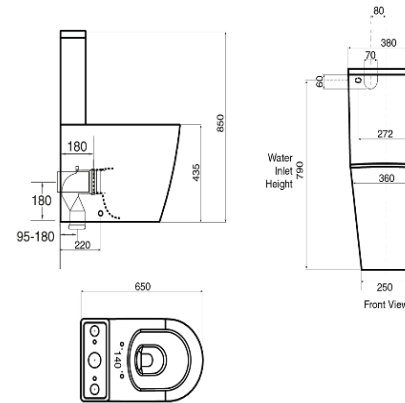

Kado Lux Ccbtw OH Bk/I TS TH Scqr WH (4*)

Product Code	|	9506273
WELS	|	Warranty - Domestic Use: 7 Years Spare Parts and Labour: 12 Months
Warranty	|	Warranty - Domestic Use: 7 Years Spare Parts and Labour: 12 Months

Reece Modern Black & White Package

These packages are exclusively priced between CBRs and Reece Wetherill Park and can only be offered at the time of a full bathroom renovation with Custom Bathroom Renovations Sydney. These prices are for purchase of the full package only with the option to upsize or upgrade certain products as listed within each package. Contact us for pricing if you would like to select any of these upgrade options. To tailor your own package from Reece, go to www.reece.com.au and submit a list of product names and codes to us for pricing at office@cbrs.com.au

📞 Book your free quote | 1300 793 220

View all available packages at www.cbrs.com.au