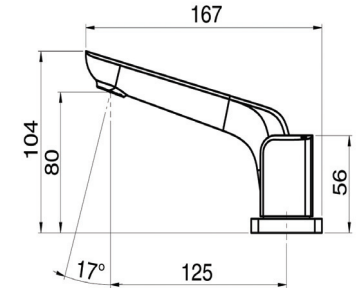

Milli Glance Wall Bath Set Matte Black

Product Code	|	2285937
Warranty	|	Warranty - Domestic Use: 7 Years Spare Parts and Labour: 12 Months

*option to upgrade to a wall mixer

Milli Glance Basin Set Matte Black (4*)

Product Code	|	2285927
WELS	|	Rating: 4 Star Rating Measure: 6.5 Litres Per Minute
Warranty	|	Warranty - Domestic Use: 7 Years Spare Parts and Labour: 12 Months

*option to upgrade to basin mixer

Reece Modern Black & White Package

These packages are exclusively priced between CBRs and Reece Wetherill Park and can only be offered at the time of a full bathroom renovation with Custom Bathroom Renovations Sydney. These prices are for purchase of the full package only with the option to upsize or upgrade certain products as listed within each package. Contact us for pricing if you would like to select any of these upgrade options. To tailor your own package from Reece, go to www.reece.com.au and submit a list of product names and codes to us for pricing at office@cbrs.com.au

📞 Book your free quote | 1300 793 220

View all available packages at www.cbrs.com.au