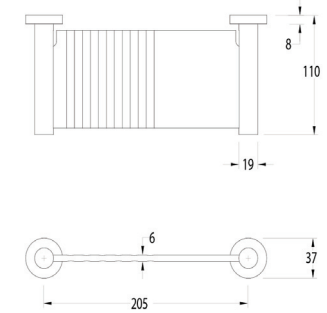

Milli Pure Soap Dish CP

Product Code	|	2263307
Warranty	|	Warranty - Domestic Use: 7 Years Spare Parts and Labour: 12 Months

Reece High End Lux Package

These packages are exclusively priced between CBR'S and Reece Wetherill Park and can only be offered at the time of a full bathroom renovation with Custom Bathroom Renovations Sydney. These prices are for purchase of the full package only with the option to upsize or upgrade certain products as listed within each package. Contact us for pricing if you would like to select any of these upgrade options. To tailor your own package from Reece, go to www.reece.com.au and submit a list of product names and codes to us for pricing at office@cbars.com.au.

📞 Book your free quote | 1300 793 220

View all available packages at www.cbars.com.au