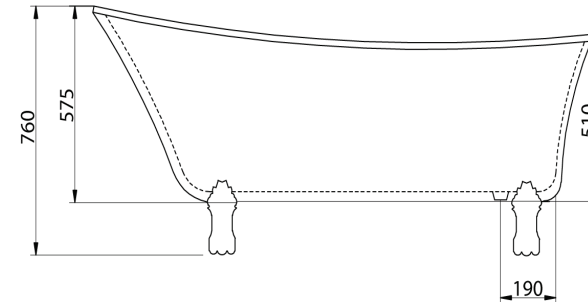

Kado Era Freestanding Bath 1700mm White

Product Code	|	9502401
Warranty	|	Warranty - Domestic Use: 10 Years Spare Parts and Labour: 12 Months Warranty - Commercial Use: 12 Months

Reece Hamptons Package

These packages are exclusively priced between CBRS and Reece Wetherill Park and can only be offered at the time of a full bathroom renovation with Custom Bathroom Renovations Sydney. These prices are for purchase of the full package only with the option to upsize or upgrade certain products as listed within each package. Contact us for pricing if you would like to select any of these upgrade options. To tailor your own package from Reece, go to www.reece.com.au and submit a list of product names and codes to us for pricing at office@cbrs.com.au.

📞 Book your free quote | 1300 793 220

View all available packages at www.cbrs.com.au