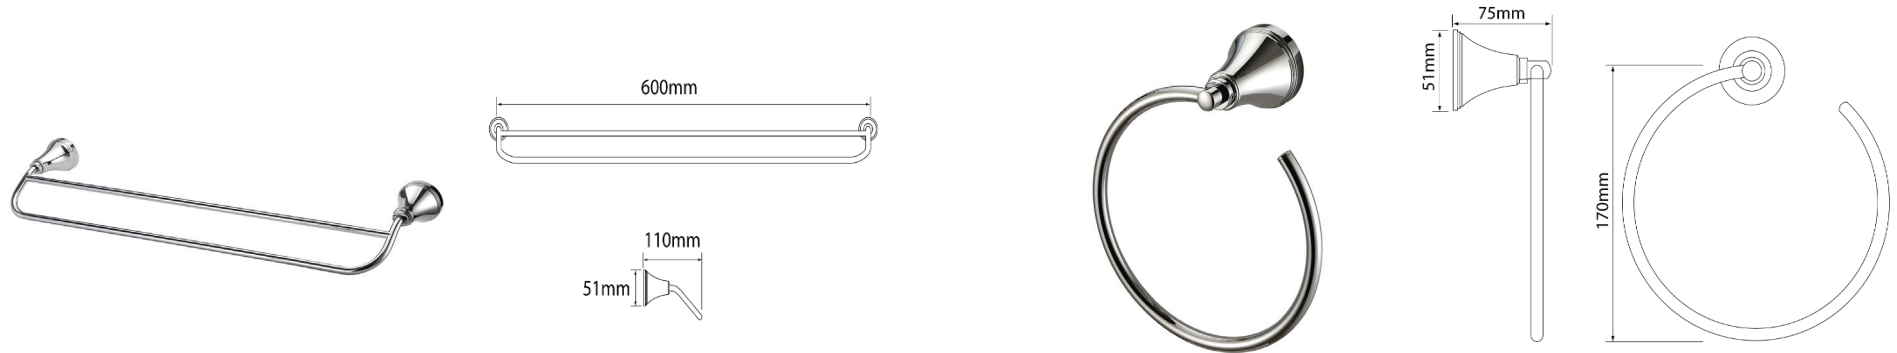

Kado Classic Double Towel Rail 600 CP

Product Code	|	9507719
Warranty	|	Warranty - Domestic Use: 7 Years Spare Parts: 12 Months

*option to upsize

Kado Classic Towel Ring CP

Product Code	|	9507728
Warranty	|	Warranty - Domestic Use: 7 Years Spare Parts: 12 Months

Reece Hamptons Package

These packages are exclusively priced between CBRS and Reece Wetherill Park and can only be offered at the time of a full bathroom renovation with Custom Bathroom Renovations Sydney. These prices are for purchase of the full package only with the option to upsize or upgrade certain products as listed within each package. Contact us for pricing if you would like to select any of these upgrade options. To tailor your own package from Reece, go to www.reece.com.au and submit a list of product names and codes to us for pricing at office@cbrs.com.au.

📞 Book your free quote | 1300 793 220

View all available packages at www.cbrs.com.au