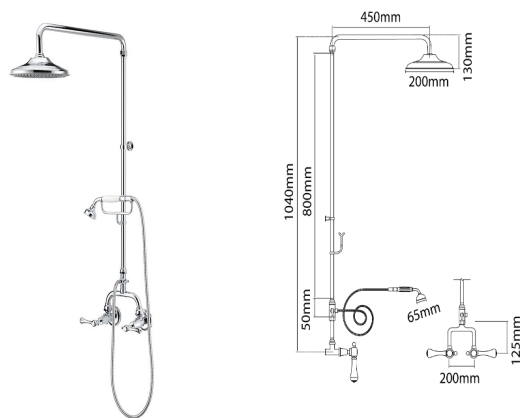

Kado Classic Exp T/Phone Shwr Lvr CP (3*)

Product Code	|	9507741
WELS	|	Rating: 3 Star Rating Measure: 9 Litres Per Minute
Warranty	|	Warranty - Domestic Use: 7 Years Spare Parts: 12 Months

*option to upgrade to wall mount basin mixer

Reece Hamptons Package

These packages are exclusively priced between CBRs and Reece Wetherill Park and can only be offered at the time of a full bathroom renovation with Custom Bathroom Renovations Sydney. These prices are for purchase of the full package only with the option to upsize or upgrade certain products as listed within each package. Contact us for pricing if you would like to select any of these upgrade options. To tailor your own package from Reece, go to www.reece.com.au and submit a list of product names and codes to us for pricing at office@cbrs.com.au.