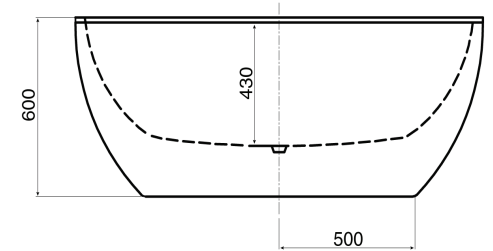

Kado Lux Petite Freestanding Bath 1500 WH

Product Code	|	9502159
Warranty	|	Warranty - Domestic Use: 10 Years Spare Parts and Labour: 12 Months Warranty - Commercial Use: 12 Months

*alternate options available if different size is required

Reece Modern Black & White Package

These packages are exclusively priced between CBRS and Reece Wetherill Park and can only be offered at the time of a full bathroom renovation with Custom Bathroom Renovations Sydney. These prices are for purchase of the full package only with the option to upsize or upgrade certain products as listed within each package. Contact us for pricing if you would like to select any of these upgrade options. To tailor your own package from Reece, go to www.reece.com.au and submit a list of product names and codes to us for pricing at office@cbrs.com.au

📞 Book your free quote | 1300 793 220

View all available packages at www.cbrs.com.au