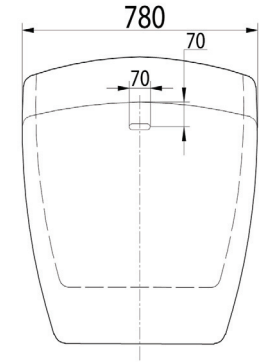

Kado Arc Freestanding Bath 1730 White

Product Code	|	9502399
Warranty	|	Warranty - Domestic Use: 10 Years Spare Parts and Labour: 12 Months

*alternative options where different size required

Reece High End Lux Package

These packages are exclusively priced between CBR'S and Reece Wetherill Park and can only be offered at the time of a full bathroom renovation with Custom Bathroom Renovations Sydney. These prices are for purchase of the full package only with the option to upsize or upgrade certain products as listed within each package. Contact us for pricing if you would like to select any of these upgrade options. To tailor your own package from Reece, go to www.reece.com.au and submit a list of product names and codes to us for pricing at office@cbrs.com.au.

📞 Book your free quote | 1300 793 220

View all available packages at www.cbrs.com.au