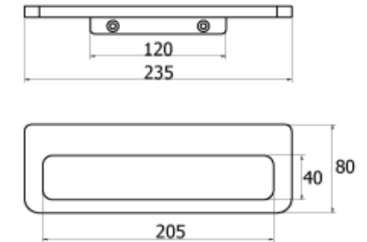

## Milli Glance Double Towel Rail 600mm Blk

<b>Product Code</b>		2285937
<b>Warranty</b>		Warranty - Domestic Use: 7 Years Spare Parts and Labour: 12 Months

\*option to upsize