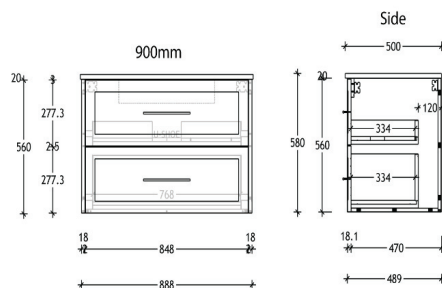

Kado Lux W/Hung 2 Drw Ctr (No Bsn) 900

Product Code	|	2306171
Warranty	|	Warranty - Domestic Use: 7 Years Spare Parts and Labour: 12 Months

*option to upsize

Virginia Round Vessel Bas 430mm oth WH

Product Code	|	9505573
Warranty	|	Warranty - Domestic Use: 7 Years Spare Parts and Labour: 12 Months

Reece Hamptons Package

These packages are exclusively priced between CBRs and Reece Wetherill Park and can only be offered at the time of a full bathroom renovation with Custom Bathroom Renovations Sydney. These prices are for purchase of the full package only with the option to upsize or upgrade certain products as listed within each package. Contact us for pricing if you would like to select any of these upgrade options. To tailor your own package from Reece, go to www.reece.com.au and submit a list of product names and codes to us for pricing at office@cbars.com.au.

📞 Book your free quote | 1300 793 220

View all available packages at www.cbars.com.au