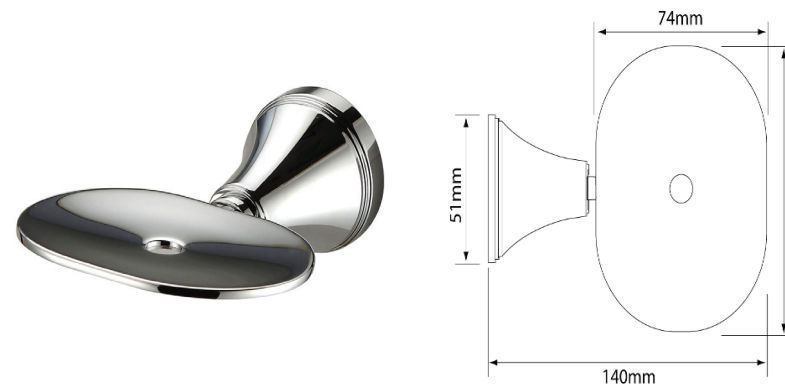

Kado Classic Soap Dish CP

Product Code	|	9507732
Warranty	|	Warranty - Domestic Use: 7 Years Spare Parts and Labour: 12 Months

Reece Hamptons Package

These packages are exclusively priced between CBRS and Reece Wetherill Park and can only be offered at the time of a full bathroom renovation with Custom Bathroom Renovations Sydney. These prices are for purchase of the full package only with the option to upsize or upgrade certain products as listed within each package. Contact us for pricing if you would like to select any of these upgrade options. To tailor your own package from Reece, go to www.reece.com.au and submit a list of product names and codes to us for pricing at office@cbrs.com.au.

📞 Book your free quote | 1300 793 220

View all available packages at www.cbrs.com.au