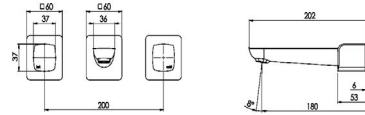

Milli Glance Wall Bath Set Matte Black

Product Code	|	2285937
Warranty	|	Warranty - Domestic Use: 7 Years Spare Parts and Labour: 12 Months

*option to upgrade to a wall mixer

Milli Glance Basin Set Matte Black (4*)

Product Code	|	2285927
WELS	|	Rating: 4 Star Rating Measure: 6.5 Litres Per Minute
Warranty	|	Warranty - Domestic Use: 7 Years Spare Parts and Labour: 12 Months

*option to upgrade to basin mixer

Reece Modern Black & White Package

These packages are exclusively priced between CBRs and Reece Wetherill Park and can only be offered at the time of a full bathroom renovation with Custom Bathroom Renovations Sydney. These prices are for purchase of the full package only with the option to upsize or upgrade certain products as listed within each package. Contact us for pricing if you would like to select any of these upgrade options. To tailor your own package from Reece, go to www.reece.com.au and submit a list of product names and codes to us for pricing at office@cbrs.com.au

📞 Book your free quote | 1300 793 220

View all available packages at www.cbrs.com.au