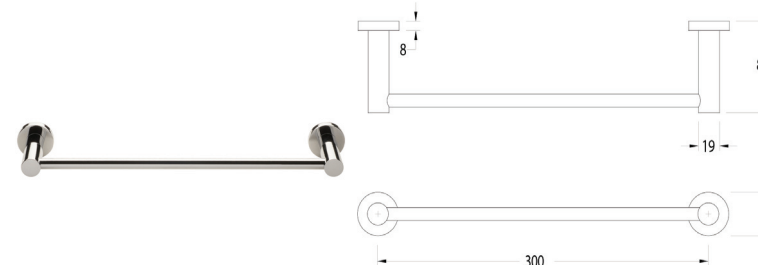

## Milli Pure Double Towel Rail 600mm CP

<b>Product Code</b>		2263301
<b>Warranty</b>		Warranty - Domestic Use: 7 Years Spare Parts and Labour: 12 Months