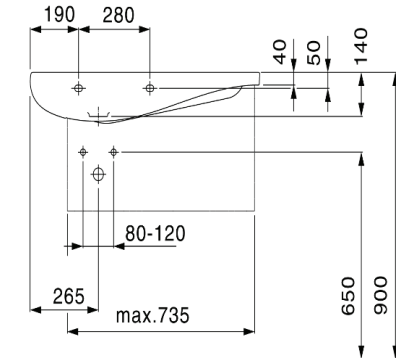

Laufen Alessi One Vanity Nth 900mm

Product Code	|	9506677
Warranty	|	Warranty - Domestic Use: 15 Years Spare Parts and Labour: 12 Months

*option to upsize

View all available packages at www.cbrs.com.au